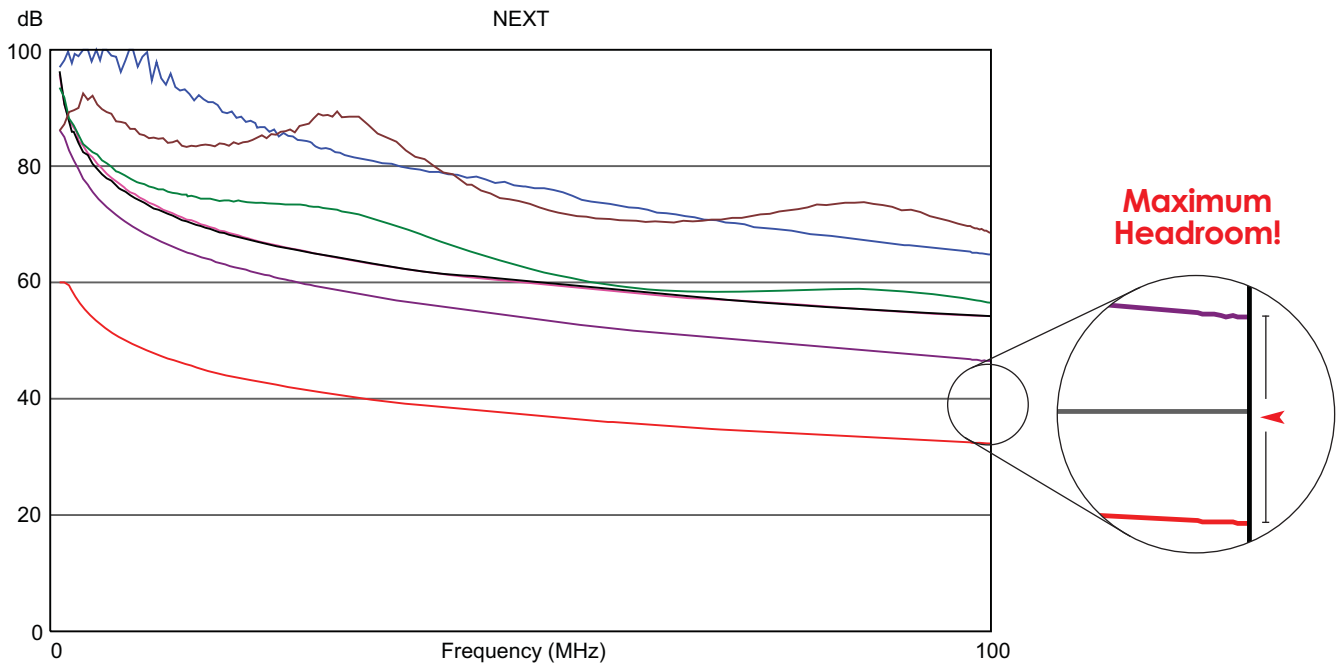

Performance Test Results

Category 5e HD Modular Connector

Test Summary: PASS
 Tester: Fluke model DTX-1800

Proven performance with minimum 14.1 dB Headroom @ 100 Mhz!

TIA Category 5e Permanent Link performance test results

	Worst Case Margin		Worst Case Value	
	MAIN	SR	MAIN	SR
PASS				
Worst Pair	36-45		36-45	
NEXT (dB)	14.1		14.1	
Freq. (MHz)	99.0		99.0	
Limit (dB)	32.4		32.4	

Item Number: **IC1078F5xx***
 8 Position 8 Conductor, RJ-45, HD