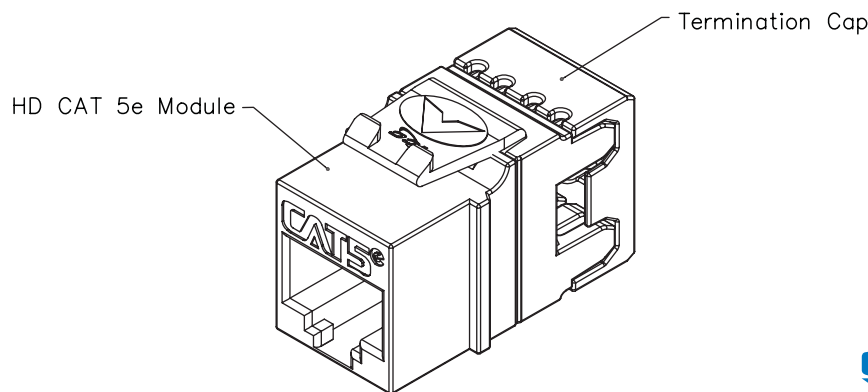

PremiumProducts • ProvenPerformance • CompetitivePrices

Call us: 888-ASK-4-ICC • E-mail us: csr@icc.com • Go on-line: www.icc.com