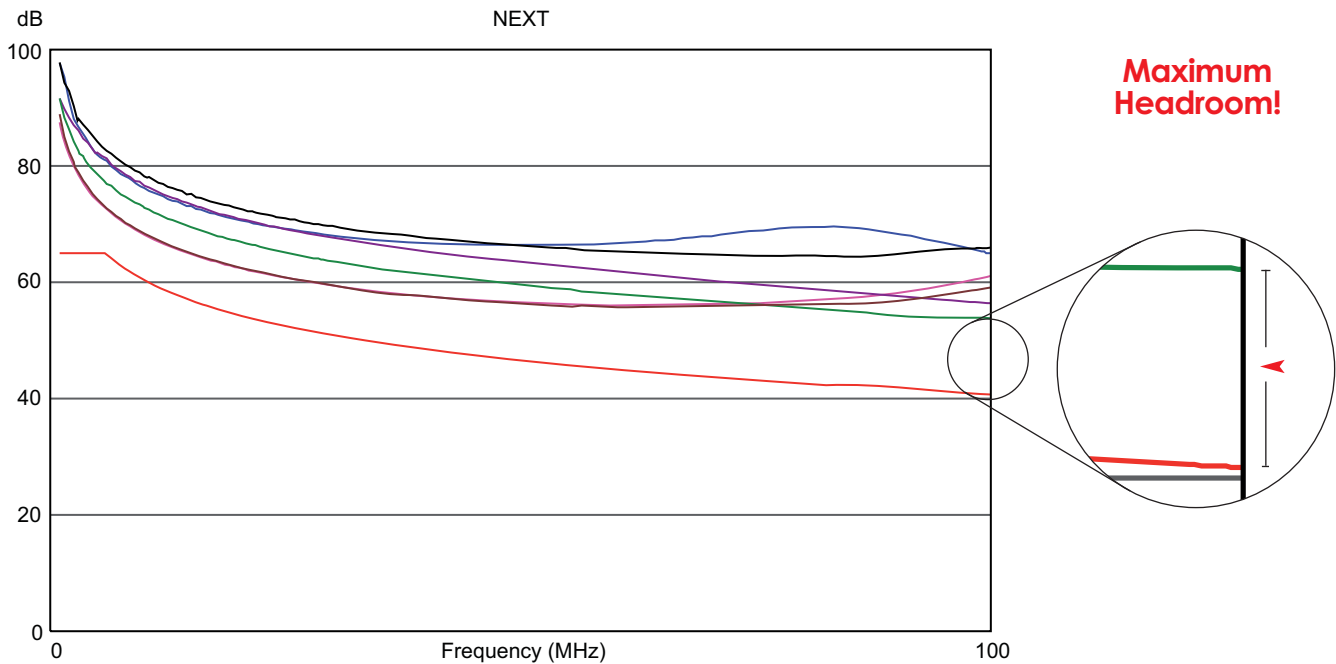

Performance Test Results

Category 5e Patch Cord

Test Summary: PASS
Tester: Fluke model DTX-1800

Proven performance with minimum 7.7 dB Headroom @ 100 Mhz!

TIA Category 5e Permanent Link performance test results

	Worst Case Margin		Worst Case Value	
	MAIN	SR	MAIN	SR
PASS				
Worst Pair	12-45		36-78	
NEXT (dB)	7.7		13.1	
Freq. (MHz)	5.8		99.8	
Limit (dB)	65.0		40.7	

Item Number:

- ICPCSJ01xx*** 1 ft.
- ICPCSJ03xx*** 3 ft.
- ICPCSJ05xx*** 5 ft.
- ICPCSJ07xx*** 7 ft.
- ICPCSJ10xx*** 10 ft.
- ICPCSJ14xx*** 14 ft.
- ICPCSJ20xx*** 20 ft.
- ICPCSJ25xx*** 25 ft.

4 UTP, 24 AWG stranded

*Available Colors (xx): **BK** (Black), **BL** (Blue), **GN** (Green), **GY** (Gray), **OR** (Orange), **RD** (Red), **WH** (White), **YL** (Yellow)

PremiumProducts • ProvenPerformance • CompellivePrices