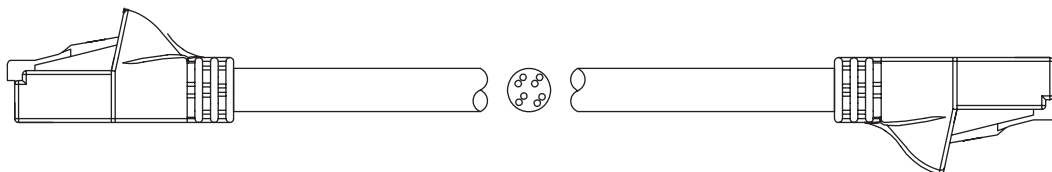

TIA Category 5e Permanent Link performance test results

	Worst Case Margin		Worst Case Value	
	MAIN	SR	MAIN	SR
PASS				
Worst Pair	12-45		36-78	
NEXT (dB)	7.7		13.1	
Freq. (MHz)	5.8		99.8	
Limit (dB)	65.0		40.7	

Item Number:

- **ICPCSJ01xx*** 1 ft.
- **ICPCSJ03xx*** 3 ft.
- **ICPCSJ05xx*** 5 ft.
- **ICPCSJ07xx*** 7 ft.
- **ICPCSJ10xx*** 10 ft.
- **ICPCSJ14xx*** 14 ft.
- **ICPCSJ20xx*** 20 ft.
- **ICPCSJ25xx*** 25 ft.

4 UTP, 24 AWG stranded

*Available Colors (xx): **BK** (Black), **BL** (Blue), **GN** (Green), **GY** (Gray), **OR** (Orange), **RD** (Red), **WH** (White), **YL** (Yellow)