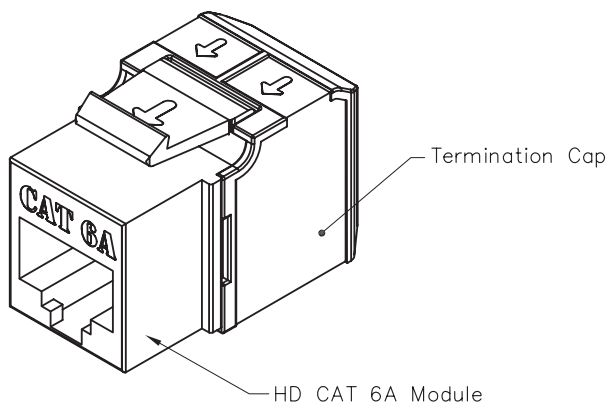

PremiumProducts • ProvenPerformance • CompetitivePrices

Call us: 888-ASK-4-ICC • E-mail us: csr@icc.com • Go on-line: www.icc.com