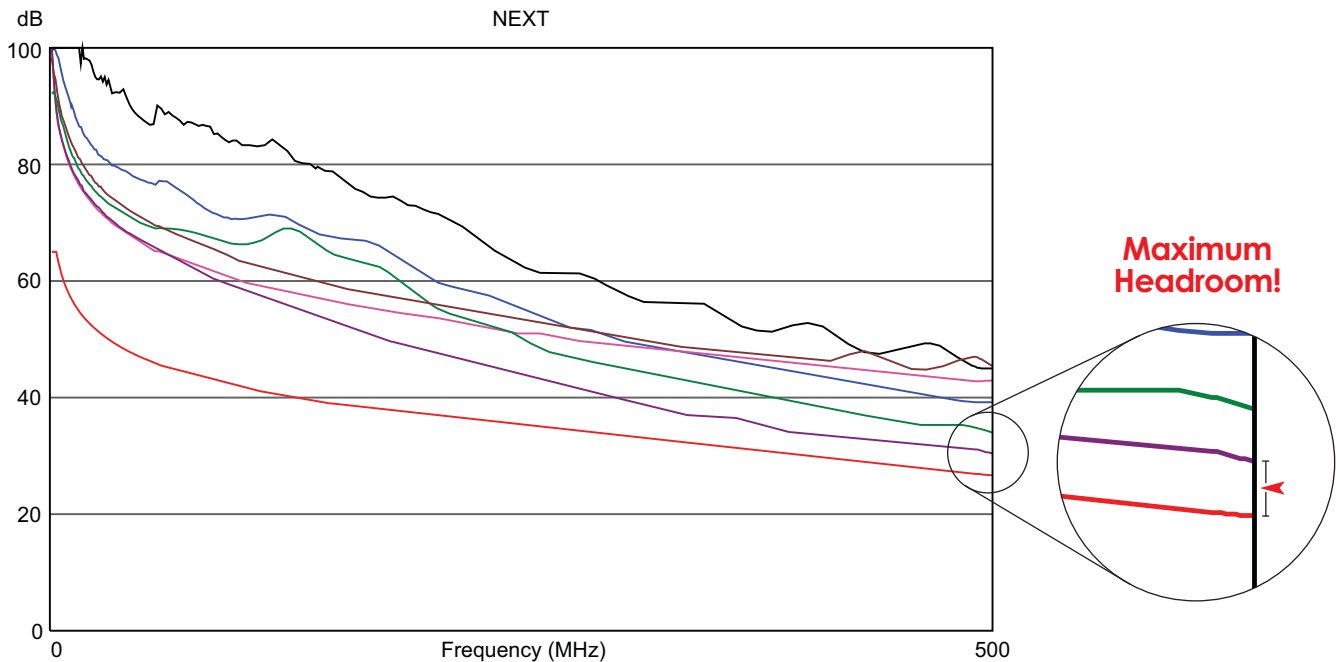

# Performance Test Results

Category 6A UTP Modular Connector

**Test Summary: PASS**  
 Tester: Fluke model DTX-1800

**Proven performance with minimum 3.5 dB Headroom @ 550 Mhz!**

TIA Category 6A Permanent Link performance test results

PASS	Worst Case Margin		Worst Case Value	
	MAIN	SR	MAIN	SR
Worst Pair	36-45		36-45	
<b>NEXT (dB)</b>	3.5		3.7	
Freq. (MHz)	444.0		500.0	
Limit (dB)	28.4		26.7	

Item Number: **IC1078GAxx\***  
 8 Position 8 Conductor, RJ-45, UTP