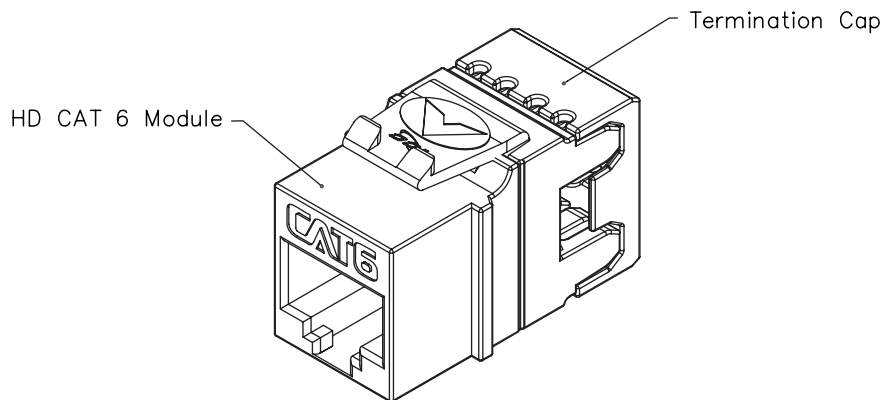

PremiumProducts • ProvenPerformance • CompetitivePrices

Call us: 888-ASK-4-ICC • E-mail us: csr@icc.com • Go on-line: www.icc.com