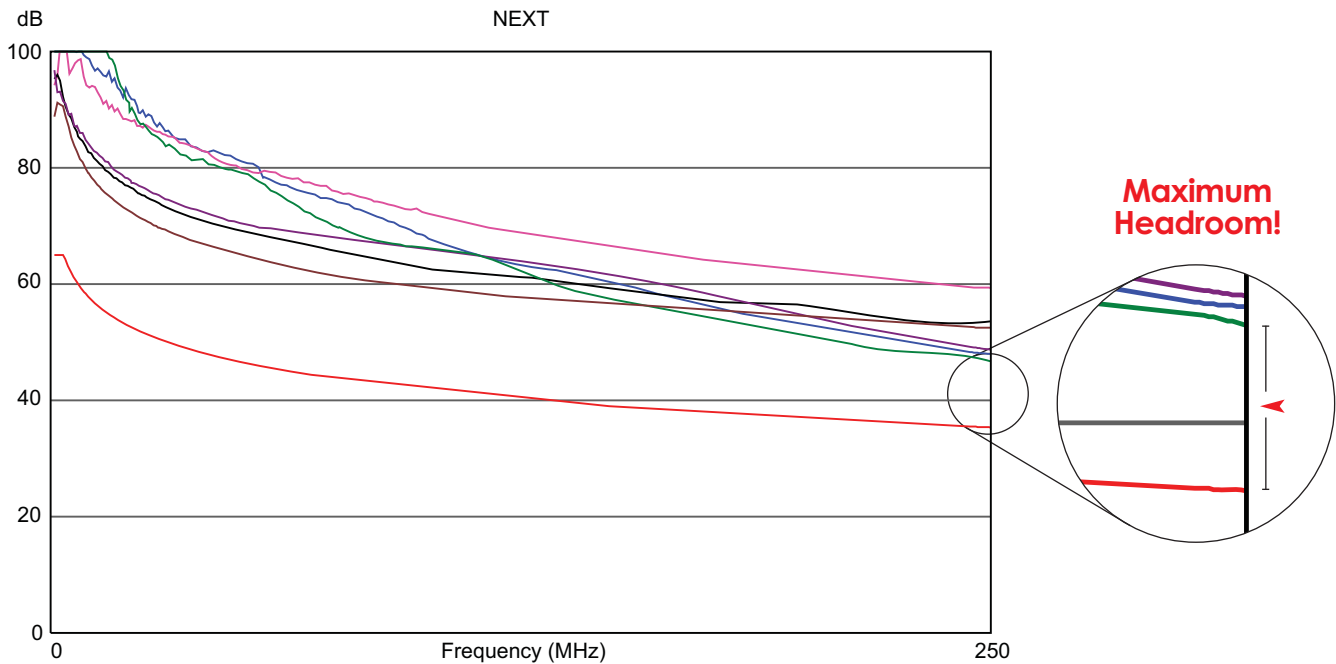

# Performance Test Results

Category 6 HD Modular Connector

**Test Summary: PASS**  
 Tester: Fluke model DTX-1800

**Proven performance with minimum 11.4 dB Headroom @ 250 Mhz!**

TIA Category 6 Permanent Link performance test results

	Worst Case Margin		Worst Case Value	
	MAIN	SR	MAIN	SR
<b>PASS</b>				
Worst Pair	36-78		36-78	
<b>NEXT (dB)</b>	11.4		11.4	
Freq. (MHz)	249.5		250.0	
Limit (dB)	35.4		35.3	

Item Number: **IC1078F6xx\***  
 8 Position 8 Conductor, RJ-45, HD