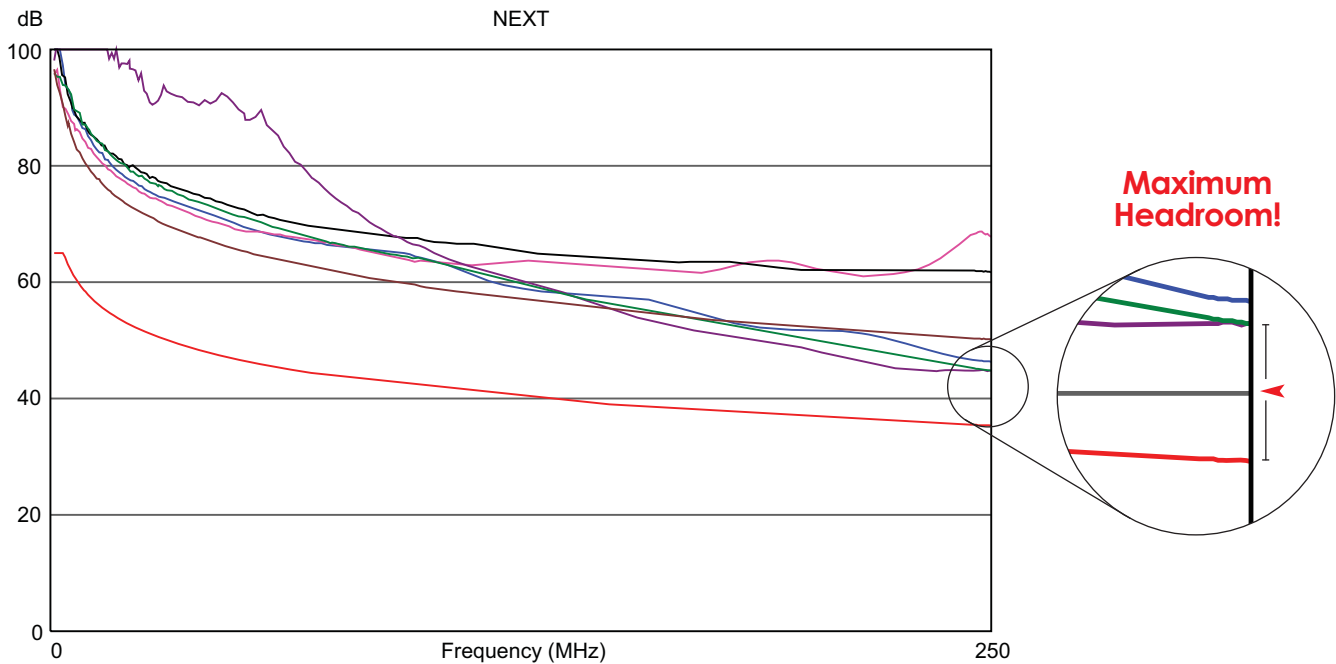

# Performance Test Results

Category 6 Patch Panel

**Test Summary: PASS**  
 Tester: Fluke model DTX-1800

**Proven performance with minimum 8.9 dB Headroom @ 250 Mhz!**

TIA Category 6 Permanent Link performance test results

PASS	Worst Case Margin		Worst Case Value	
	MAIN	SR	MAIN	SR
Worst Pair	36-45		36-45	
<b>NEXT (dB)</b>	8.9		8.9	
Freq. (MHz)	229.0		237.5	
Limit (dB)	36.0		35.7	

Item Number: **ICMPP02460**  
 24-Port, CAT 6, 1 rack mount space