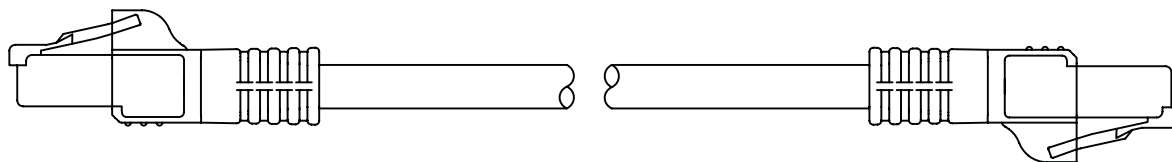

Performance Test Results

Category 6 Patch Cord

Test Summary: PASS
Tester: Fluke model DTX-1800

Proven performance up to 4.2 dB Maximum Headroom @ 250 MHz!

TIA Category 6 Permanent Link performance test results

PASS	Worst Case Margin		Worst Case Value	
	MAIN	SR	MAIN	SR
Worst Pair	36-45	36-45	36-45	36-45
NEXT (dB)	4.2	7.2	4.2	8.1
Freq. (MHz)	217.5	10.4	218.0	247.5
Limit (dB)	34.2	56.3	34.1	33.2

Item Number:

- ICPCS601xx*** 1 ft.
- ICPCS603xx*** 3 ft.
- ICPCS605xx*** 5 ft.
- ICPCS607xx*** 7 ft.
- ICPCS610xx*** 10 ft.
- ICPCS614xx*** 14 ft.
- ICPCS620xx*** 20 ft.
- ICPCS625xx*** 25 ft.

4 UTP, 24 AWG stranded

*Available Colors (xx): **BK** (Black), **BL** (Blue), **GN** (Green), **GY** (Gray), **OR** (Orange), **RD** (Red), **WH** (White), **YL** (Yellow)

PremiumProducts • ProvenPerformance • CompetitivePrices