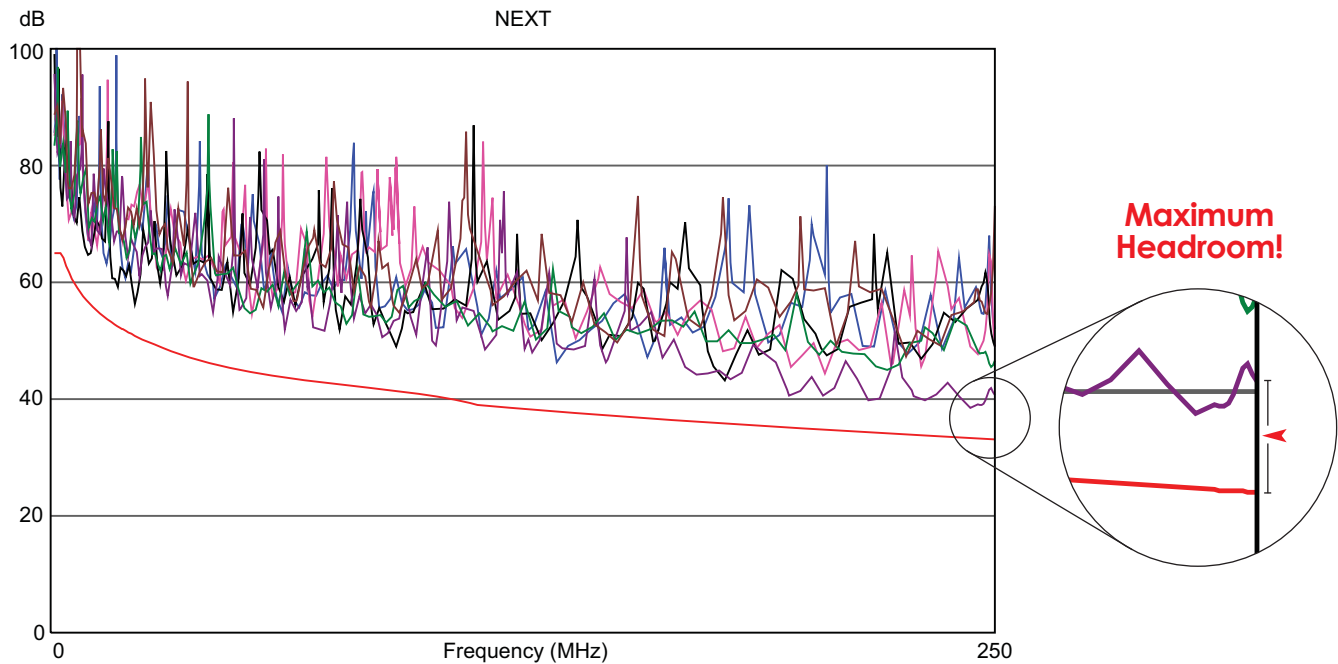

Performance Test Results

Category 6 Patch Cord

Test Summary: PASS
Tester: Fluke model DTX-1800

Proven performance up to 4.2 dB Maximum Headroom @ 250 MHz!

TIA Category 6 Permanent Link performance test results

PASS	Worst Case Margin		Worst Case Value	
	MAIN	SR	MAIN	SR
Worst Pair	36-45	36-45	36-45	36-45
NEXT (dB)	4.2	7.2	4.2	8.1
Freq. (MHz)	217.5	10.4	218.0	247.5
Limit (dB)	34.2	56.3	34.1	33.2

Item Number:

- ICPCS601xx*** 1 ft.
- ICPCS603xx*** 3 ft.
- ICPCS605xx*** 5 ft.
- ICPCS607xx*** 7 ft.
- ICPCS610xx*** 10 ft.
- ICPCS614xx*** 14 ft.
- ICPCS620xx*** 20 ft.
- ICPCS625xx*** 25 ft.

4 UTP, 24 AWG stranded

*Available Colors (xx): **BK** (Black), **BL** (Blue), **GN** (Green), **GY** (Gray), **OR** (Orange), **RD** (Red), **WH** (White), **YL** (Yellow)

PremiumProducts • ProvenPerformance • CompetitivePrices